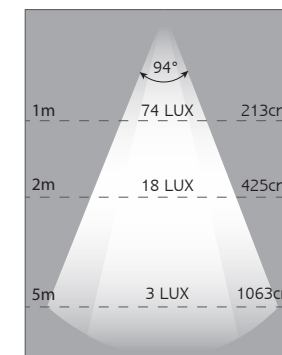

# Small Oval Interior/Exterior Lamps

- High Brightness LEDs
- Natural White Light 4500K
- 380 Raw Lumen
- 240 Effective Lumen
- Voltage Range 10-30 Volt
- Low Profile Design
- 2 Year Warranty

<b>Function</b>	Interior/Exterior Lamp
<b>Size</b>	166mm x 61mm x 14mm
<b>Voltage</b>	10V - 30V
<b>LED Qty</b>	27
<b>Lumen</b>	240 Effective Lumen
<b>Cable</b>	20cm cable
<b>Draw @12V</b>	0.2A
<b>Lens/Cover</b>	Polycarbonate
<b>Base</b>	Aluminium ADC12
<b>Operating Temp</b>	-40°C to +60°C
<b>Lux@1m</b>	74 Lux

PIR Sensor Detection  
Distance Up to 3-5 metres.  
30 Second on delay until  
no sensor detection.

Non  
Switch

Touch  
Switch

PIR  
Sensor

**IP67**  
Water Proof

**240 Effective**  
Lumen Output

**2 Year**  
Warranty

LUX-Distance Curve