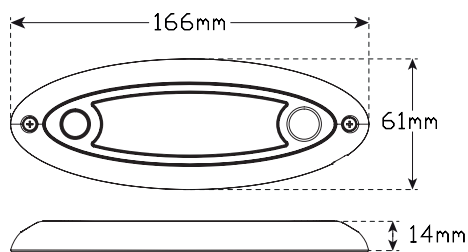

# Small Oval Interior/Exterior Lamps

- High Brightness LEDs
- Natural White Light 4500K
- 380 Raw Lumen
- 240 Effective Lumen
- Voltage Range 10-30 Volt
- Low Profile Design
- 2 Year Warranty

<b>Function</b>	Interior/Exterior Lamp
<b>Size</b>	166mm x 61mm x 14mm
<b>Voltage</b>	10V - 30V
<b>LED Qty</b>	27
<b>Lumen</b>	240 Effective Lumen
<b>Cable</b>	20cm cable
<b>Draw @12V</b>	0.2A
<b>Lens/Cover</b>	Polycarbonate
<b>Base</b>	Aluminium ADC12
<b>Operating Temp</b>	-40°C to +60°C
<b>Lux@1m</b>	74 Lux

PIR Sensor Detection  
Distance Up to 3-5 metres.  
30 Second on delay until  
no sensor detection.

Non  
Switch

Touch  
Switch

PIR  
Sensor

**IP67**  
Water Proof

**240 Effective**  
Lumen Output

**2 Year**  
Warranty

LUX-Distance Curve

All efforts are made to ensure all information is correct and up to date, it can be subject to change without notice. All measurements are in millimeters (mm) and are not to scale.

© All LED Technologies designs are registered throughout the world. - Current as of 03/10/2018